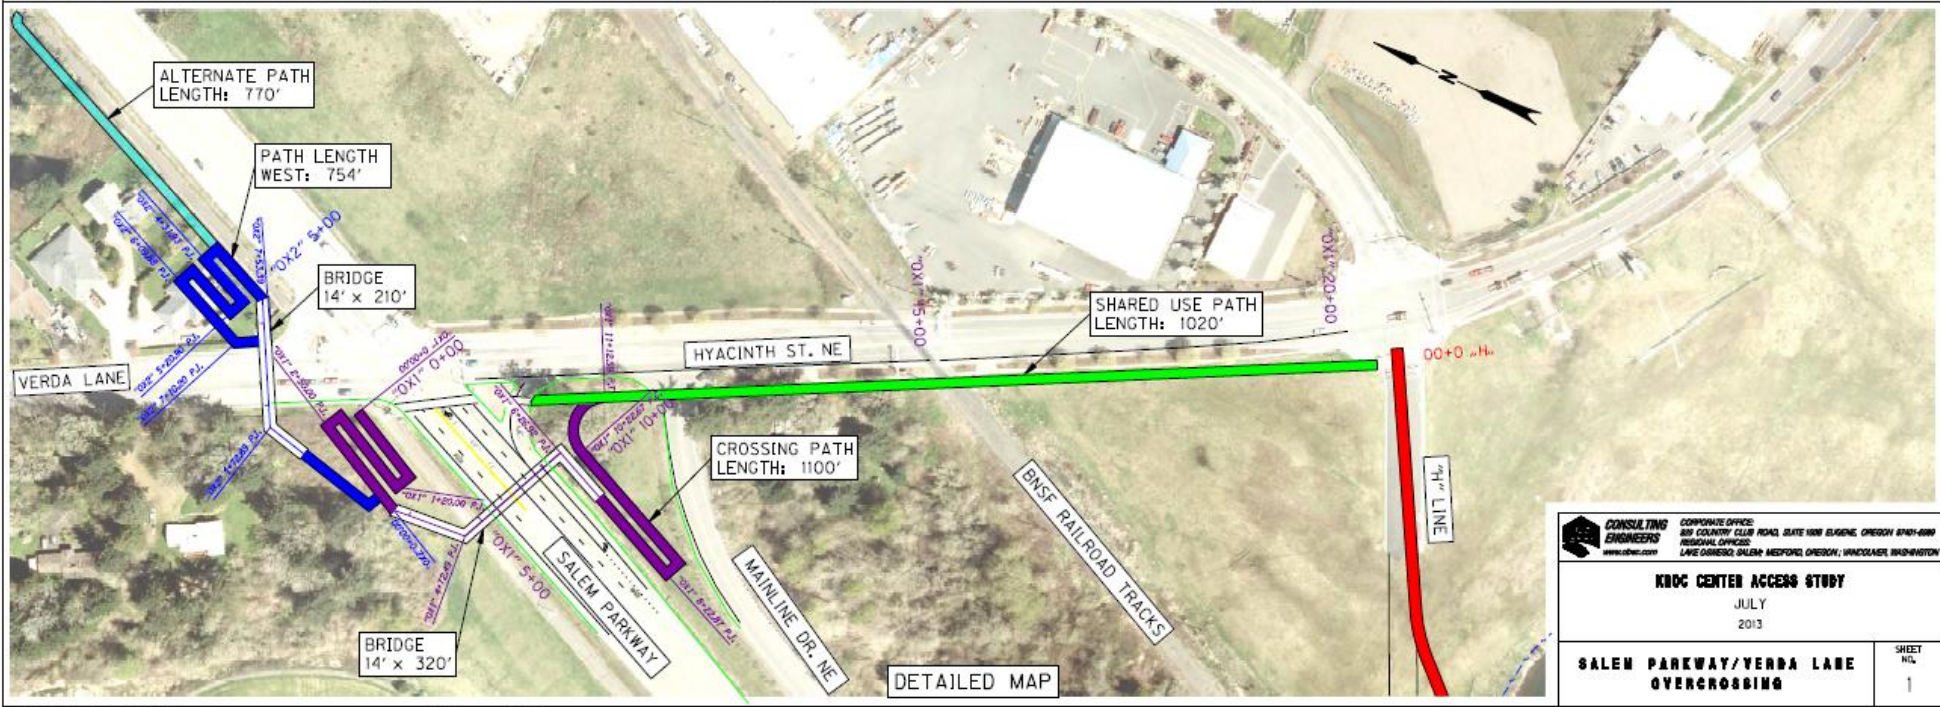

New Alignment Option --Overcrossing at the Intersection of Salem Parkway

	CORPORATE OFFICE: 500 COUNTRY CLUB ROAD, SUITE 1000, EUGENE, OREGON 97403-4000 REGIONAL OFFICES: LAKE OSWEGO, OREGON; MEDFORD, OREGON; WACONIA, MINNESOTA
KROC CENTER ACCESS STUDY JULY 2013	
SALEM PARKWAY/VERDA LANE OVERCROSSING	
	SHEET NO. 1